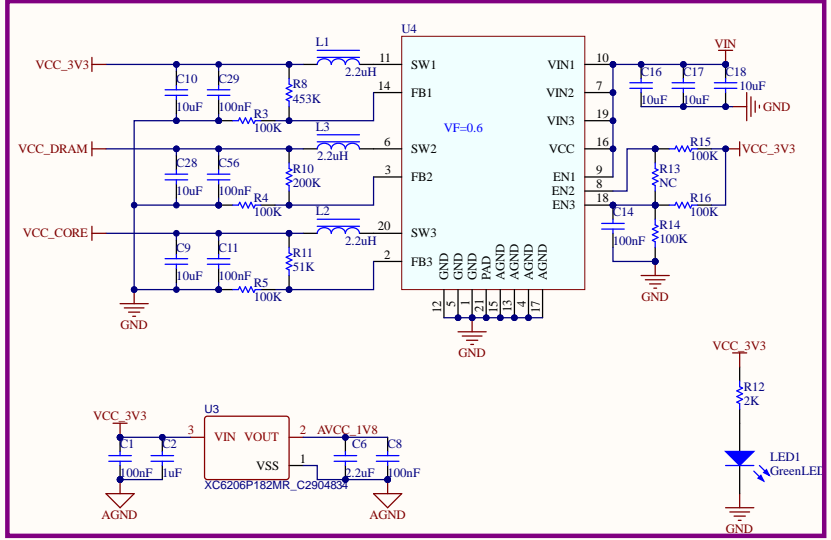

SEL[1:0]
00:NOR-NAND
01:SD>NOR>Other
10:SD>NAND>Other
11:SD0>EMMC2>EMMC2_USR>Other